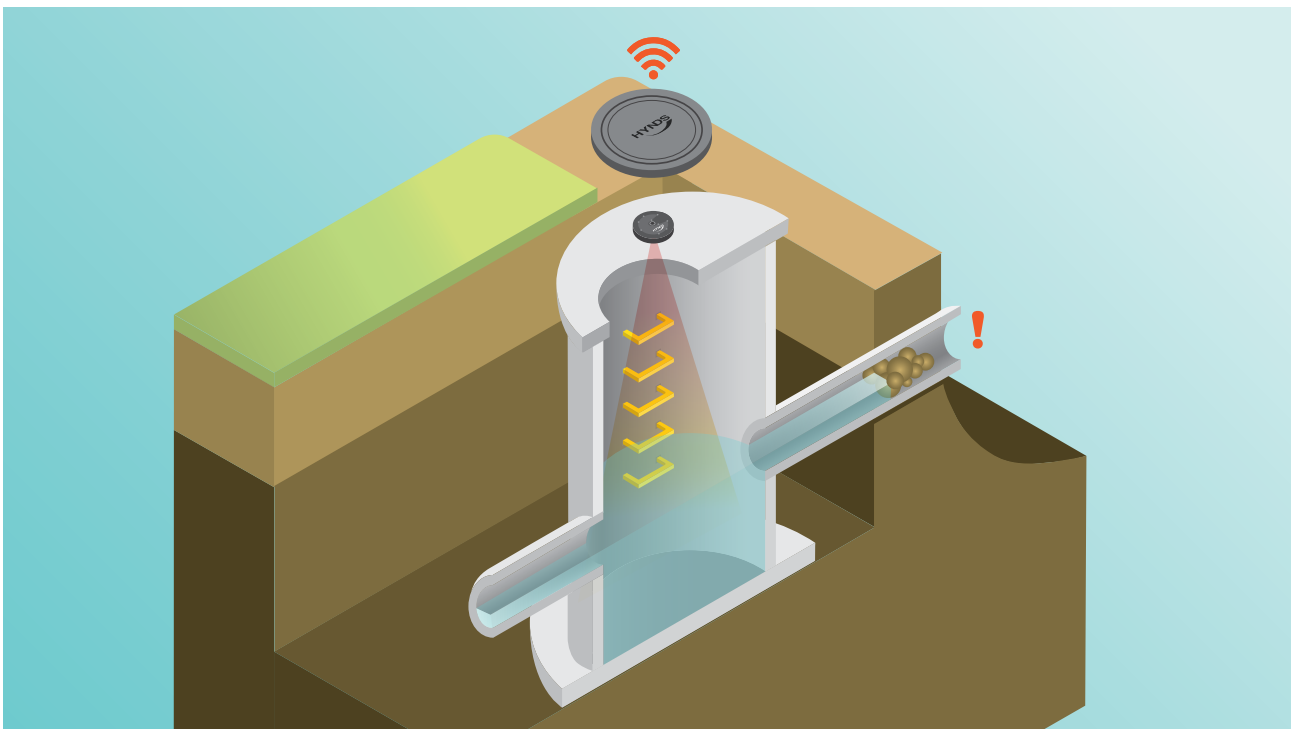

The Hynds Smarter SW Manhole Sensor allows for data to be collected through a sensor that is secured to the bottom of the cast iron/ductile iron access cover.

The external heavy-duty antenna transmits the signal via a secure network to the Hynds Data Platform or any platform of your preference. No brackets, no confined entry, no expensive installation or setup costs. You can now monitor

and control undesired overflows, analyse trends, and have peace of mind that our near real-time alarm will trigger in case of unauthorised entry to the manhole.

Water depth detection technology	Radar
Water depth measurement range	Up to 6 metres
Water depth accuracy	+/- 0.25%
Alarm of lid opening	Real-time
Communication	Sigfox
Power supply	Li-SOCI2
Battery life	3 - 10 years*
Operating temperature	-15° C to +65° C
Operating humidity	5% to 95%

*depending on frequency of readings

S1.2 SMARTERWATER SW MANHOLE SENSOR | SMARTERWATER | PG 2

Branches Nationwide Support Office & Technical Services 0800 93 7473

Disclaimer: While every effort has been made to ensure that the information in this document is correct and accurate, users of Hynds product or information within this document must make their own assessment of suitability for their particular application. Product dimensions are nominal only, and should be verified if critical to a particular installation. No warranty is either expressed, implied, or statutory made by Hynds unless expressly stated in any sale and purchase agreement entered into between Hynds and the user.